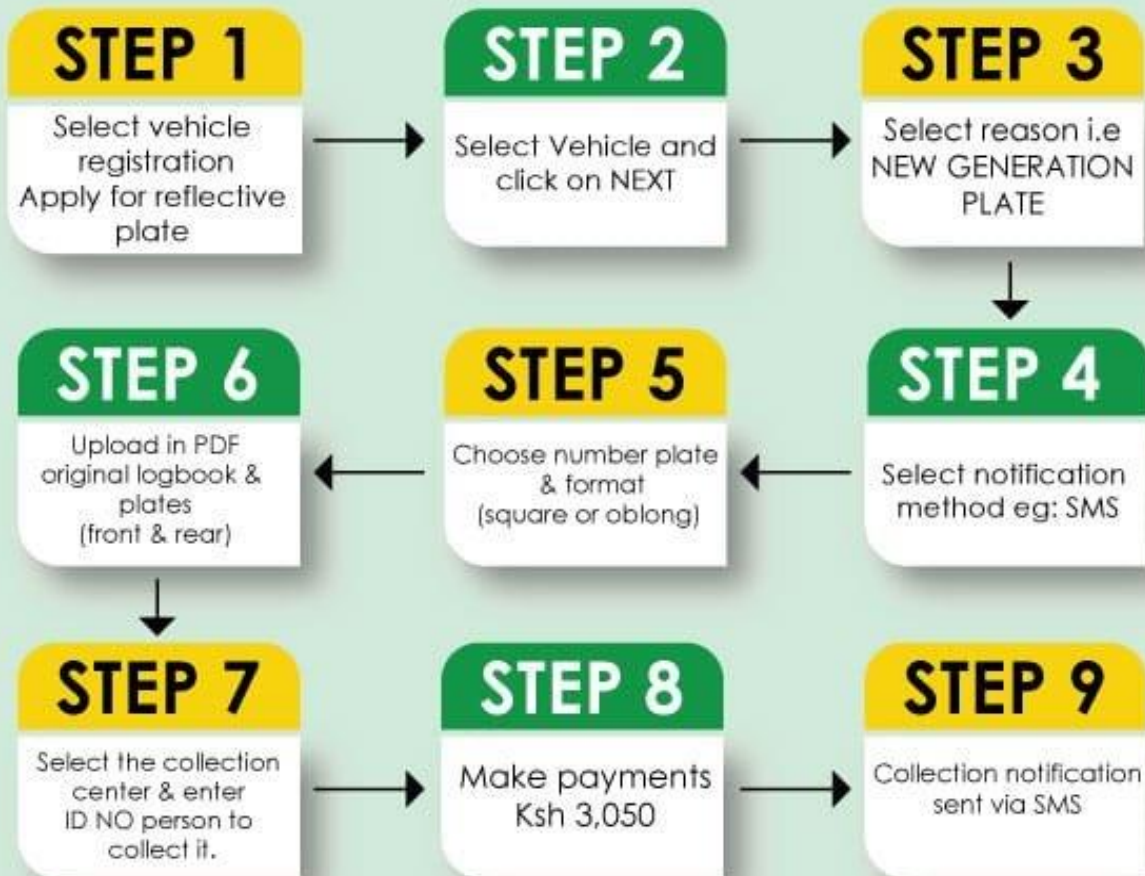

All received applications shall be forwarded to NTSA for Processing after which NTSA will deliver the number plates to BORAQS offices for dispatch to applicants. You will be required to surrender your old number plate before collecting the new one.

Kindly forward to us the information by Thursday 6th, April 2023 at 4.00 p.m.

See the attached pamphlets for the process of application.

QS. George C. Omondi
REGISTRAR

NEW GENERATION NUMBER PLATES

Visit www.ntsago.ke to apply.

For enquiries and service support, reach us via our official Facebook/ Twitter pages, NTSA App or info@ntsago.ke.

• Simple • Centric • Reliable

MOTORCYCLE NEW GENERATION NUMBER PLATE

Visit www.ntsago.ke to apply

STEP 5

Choose number plate
& format
(square)

STEP 6

Upload in PDF
original logbook &
plate
(rear)

STEP 9

Collection notification
sent via SMS

STEP 8

Make payments
Ksh 1,550